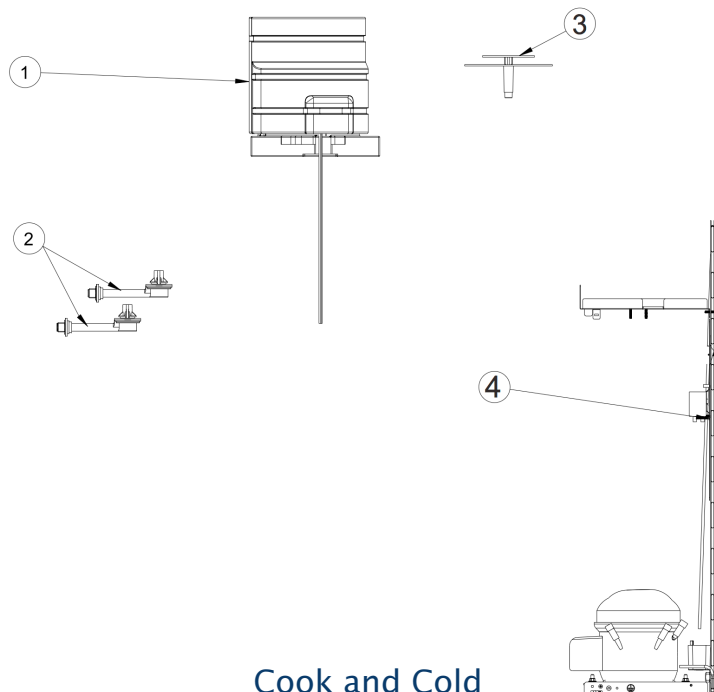

Cooler Cabinet

<b>Inspirations OPP Cabinet</b>		
<b>Item #</b>	<b>Part Number</b>	<b>Description</b>
1	89312	Hot Faucet - White (W/R/W) - Child Safety
1	89311	Hot Faucet - Black (BK/R/BK) - Child Safety
1	89302	Cook Faucet - White (W/W/W)
1	89318	Cook Faucet - Black (BK/W/BK)
2	89314	Cold Faucet - White (W/BL/W)
2	89315	Cold Faucet - Black (BK/BL/BK)
3	90100W	Drip Tray Assembly - Water Box and Grill - White
3	90100B	Drip Tray Assembly - Water Box and Grill - Black
4	89138N	No Leak® EZ-Fill® - White
4	89139N	No Leak® EZ-Fill® - Black
5	90101	POU Lid - White
5	90102	POU Lid - Black
6	89120R	Float Assembly with Regulator
7	90057	Cabinet Assembly with Drip Tray - White
7	90056	Cabinet Assembly with Drip Tray - Black

## Cooler Internals

## Cook and Cold

<b>Inspirations Internal Structure Hot &amp; Cold</b>		
<b>Item #</b>	<b>Part Number</b>	<b>Description</b>
1	89846	Cold Tank Assembly (Tank, Evaporator, Baffle, Nut, Polyfoam, Cold Control)
2	89815	Cold Waterway
3	89851ES	Hot Tank Assembly 2.0L (Tank, Heat Band, Controls, Insulation, Drain)
3-1	89869	Heat Band, 2.0L
3-2	90097	Drain Assembly (Tubing, Clips, Drain Body, Drain Valve)
4	89810	Baffle Assembly (Top Plate, Bottom Plate, ES Version)
5	89515	Structure (Mid-Pan, Condenser, Handle, Base, Screws, Washer, Compressor, Switch Plate, & Labels)

<b>Inspirations Internal Structure Cook &amp; Cold</b>		
<b>Item #</b>	<b>Part Number</b>	<b>Description</b>
1	89517	Cold Tank Assembly (Tank, Evaporator, Baffle, Nut, Polyfoam, Cold Control)
2	89815	Waterways (Cook and Cold)
3	89810	Baffle Assembly (Top Plate, Bottom Plate, ES Version) - Blue
4	89515	Structure (Mid-Pan, Condenser, Handle, Screws, Washer, Compressor, Switch Plate, & Labels)