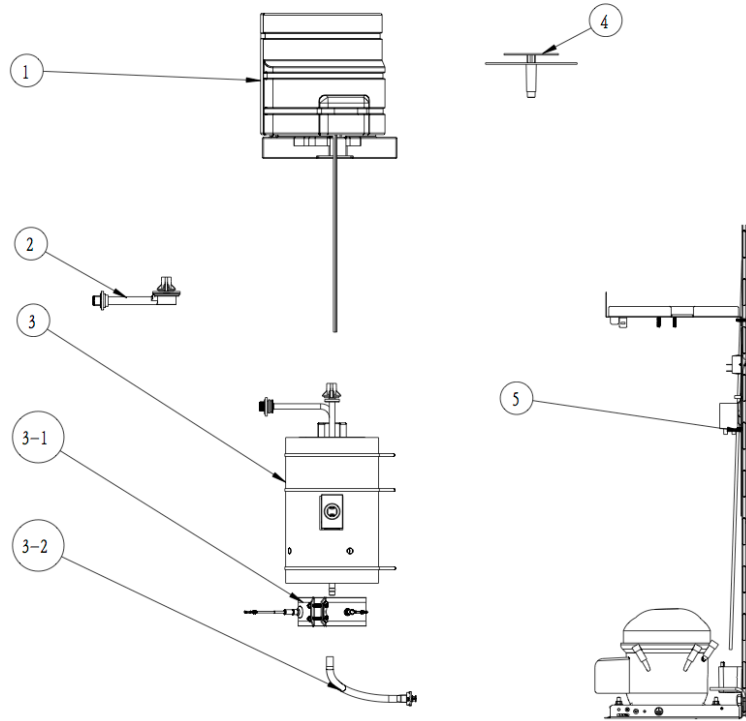

Cooler Cabinet

<b>Inspirations OPP Cabinet</b>		
<b>Item #</b>	<b>Part Number</b>	<b>Description</b>
1	89312	Hot Faucet - White (W/R/W) - Child Safety
1	89311	Hot Faucet - Black (BK/R/BK) - Child Safety
1	89302	Cook Faucet - White (W/W/W)
1	89318	Cook Faucet - Black (BK/W/BK)
2	89314	Cold Faucet - White (W/BL/W)
2	89315	Cold Faucet - Black (BK/BL/BK)
3	90100W	Drip Tray Assembly - Water Box and Grill - White
3	90100B	Drip Tray Assembly - Water Box and Grill - Black
4	89138N	No Leak® EZ-Fill® - White
4	89139N	No Leak® EZ-Fill® - Black
5	90101	POU Lid - White
5	90102	POU Lid - Black
6	89120R	Float Assembly with Regulator
7	90057	Cabinet Assembly with Drip Tray - White
7	90056	Cabinet Assembly with Drip Tray - Black

## Cooler Internals

## Cook and Cold

<b>Inspirations Internal Structure Hot &amp; Cold</b>		
<b>Item #</b>	<b>Part Number</b>	<b>Description</b>
1	89846	Cold Tank Assembly (Tank, Evaporator, Baffle, Nut, Polyfoam, Cold Control)
2	89815	Cold Waterway
3	89851ES	Hot Tank Assembly 2.0L (Tank, Heat Band, Controls, Insulation, Drain)
3-1	89869	Heat Band, 2.0L
3-2	90097	Drain Assembly (Tubing, Clips, Drain Body, Drain Valve)
4	89810	Baffle Assembly (Top Plate, Bottom Plate, ES Version)
5	89515	Structure (Mid-Pan, Condenser, Handle, Base, Screws, Washer, Compressor, Switch Plate, & Labels)

<b>Inspirations Internal Structure Cook &amp; Cold</b>		
<b>Item #</b>	<b>Part Number</b>	<b>Description</b>
1	89517	Cold Tank Assembly (Tank, Evaporator, Baffle, Nut, Polyfoam, Cold Control)
2	89815	Waterways (Cook and Cold)
3	89810	Baffle Assembly (Top Plate, Bottom Plate, ES Version) - Blue
4	89515	Structure (Mid-Pan, Condenser, Handle, Screws, Washer, Compressor, Switch Plate, & Labels)