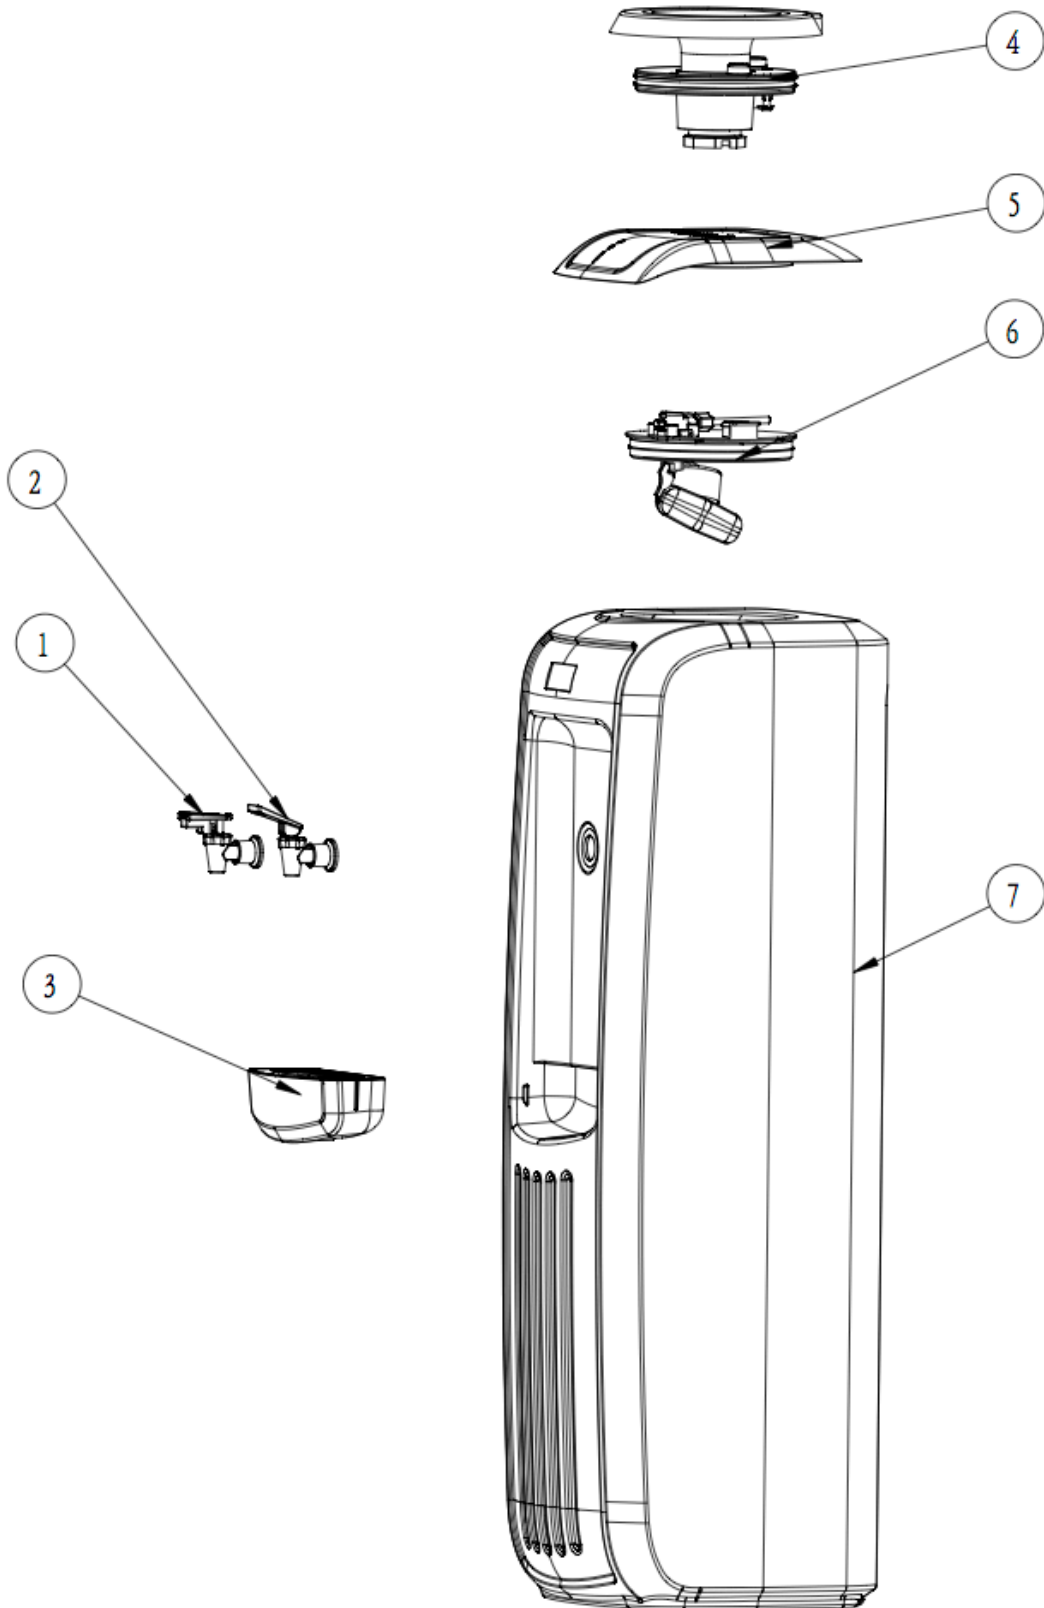

Cooler Cabinet

<b>Inspirations OPP Cabinet</b>		
<b>Item #</b>	<b>Part Number</b>	<b>Description</b>
1	89312	Hot Faucet - White (W/R/W) - Child Safety
1	89311	Hot Faucet - Black (BK/R/BK) - Child Safety
1	89302	Cook Faucet - White (W/W/W)
1	89318	Cook Faucet - Black (BK/W/BK)
2	89314	Cold Faucet - White (W/BL/W)
2	89315	Cold Faucet - Black (BK/BL/BK)
3	90100W	Drip Tray Assembly - Water Box and Grill - White
3	90100B	Drip Tray Assembly - Water Box and Grill - Black
4	89138N	No Leak® EZ-Fill® - White
4	89139N	No Leak® EZ-Fill® - Black
5	90101	POU Lid - White
5	90102	POU Lid - Black
6	89120R	Float Assembly with Regulator
7	90057	Cabinet Assembly with Drip Tray - White
7	90056	Cabinet Assembly with Drip Tray - Black

## Cooler Internals