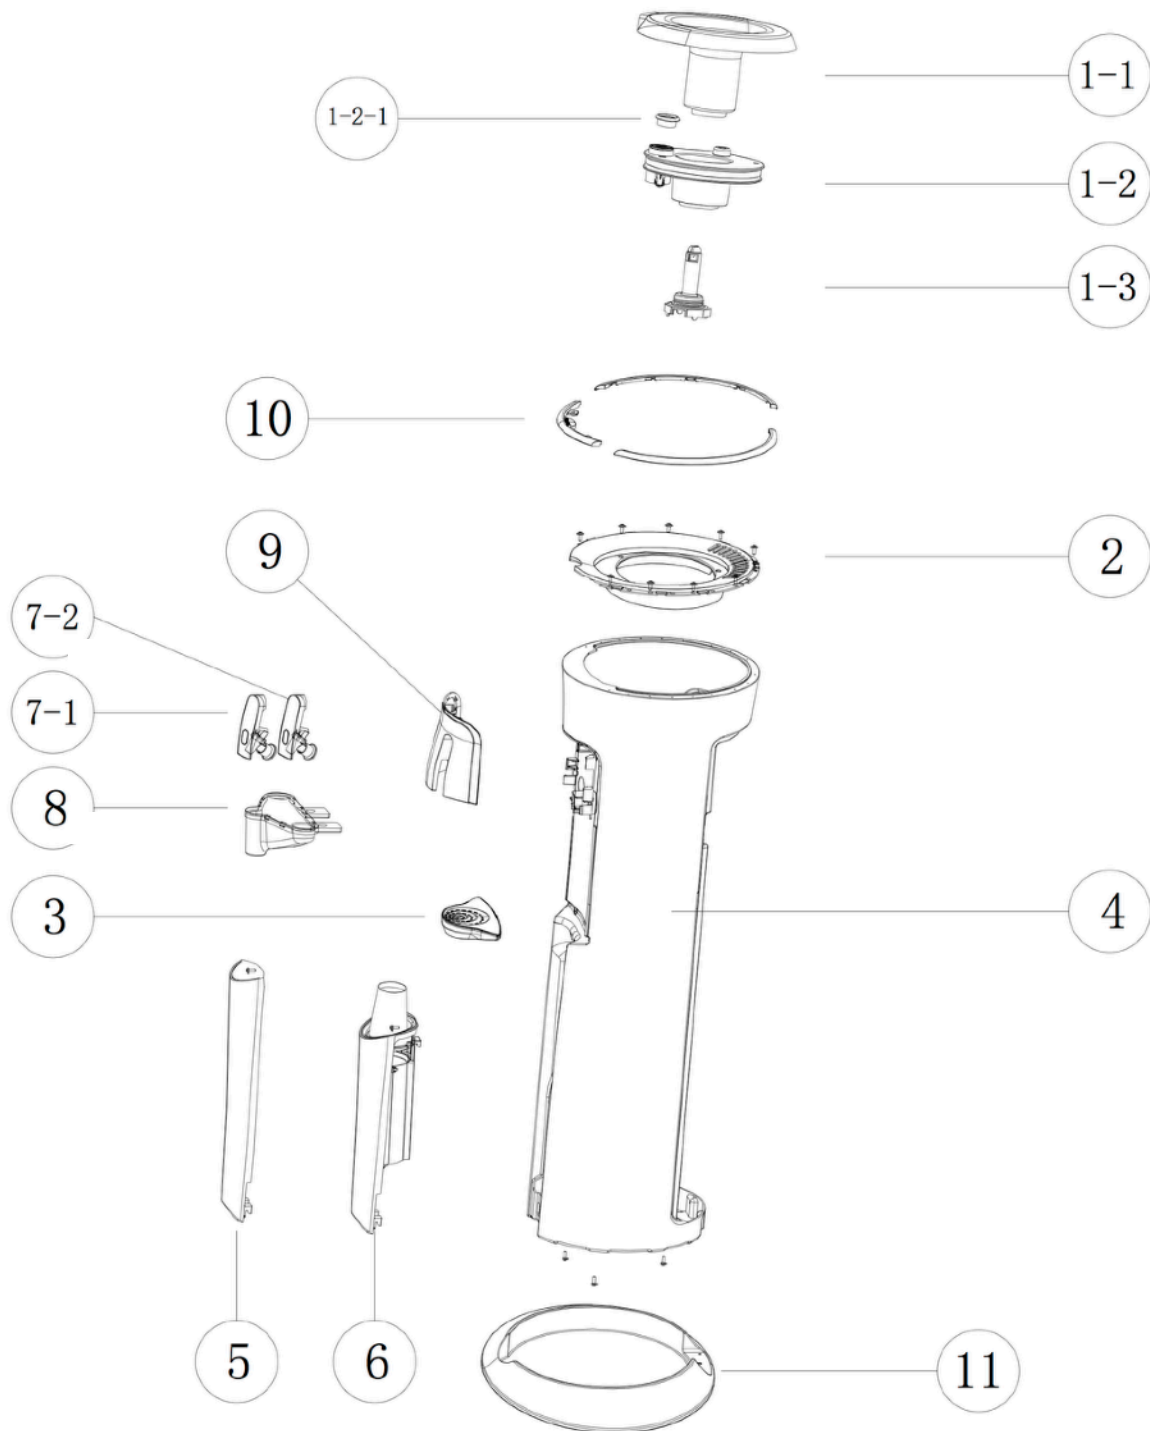

Nexus FS LXp Bottled Water Cooler Exploded View and Parts Lists

Cooler Cabinet

MTN Standard

Nexus FS LXp Bottled Water Cabinet		
Item #	Part Number	Description
1	97139B	No Leak® EZ-Fill® for Nexus - Black
1	97139W	No Leak® EZ-Fill® for Nexus - White
1-1	97016B	No Leak® EZ-Fill Top Cover - Black
1-1	97016W	No Leak® EZ-Fill Top Cover - White
1-2	89905	No Leak® EZ-Fill® Breather Assembly
1-3	89909	No Leak® EZ-Fill® Probe and Gasket Assembly
2	97002B	Top Bracket Assembly w/ Screws (18 pcs.) - Black
2	97002W	Top Bracket Assembly w/ Screws (18 pcs.) - White
3	97003B	Drip Tray Assembly (Drip Tray & Drip Tray Cover) - Black
3	97003W	Drip Tray Assembly (Drip Tray & Drip Tray Cover) - White
4	97018B	Cabinet Assembly (Cabinet, Base, Screws) - Black
4	97018W	Cabinet Assembly (Cabinet, Base, Screws) - White
5	97019B	Bottom ABS Panel w/ Screw - Black
5	97019W	Bottom ABS Panel w/ Screw - White
6	97020B	Cup Dispenser w/ Screw - Black
6	97020W	Cup Dispenser w/ Screw - White
7-1	89321	Hot Faucet Assembly - Black (Red indicator, Child Safety, Faucet body, Gasket)
7-2	89322	Cold Faucet Assembly - Black (Blue indicator, Faucet body, Gasket)
8	97022B	Spout Union - Black
8	97022W	Spout Union - White
9	97023B	Faucet Panel Assembly (Includes trim) - Black
9	97023W	Faucet Panel Assembly (Includes trim) - White
10	97024	Top Chrome Trim Set (Left / Right / Front)
11	91001B-A	Base Support - Black (Includes cutout for leak detector)
11	91001W-A	Base Support - White (Includes cutout for leak detector)