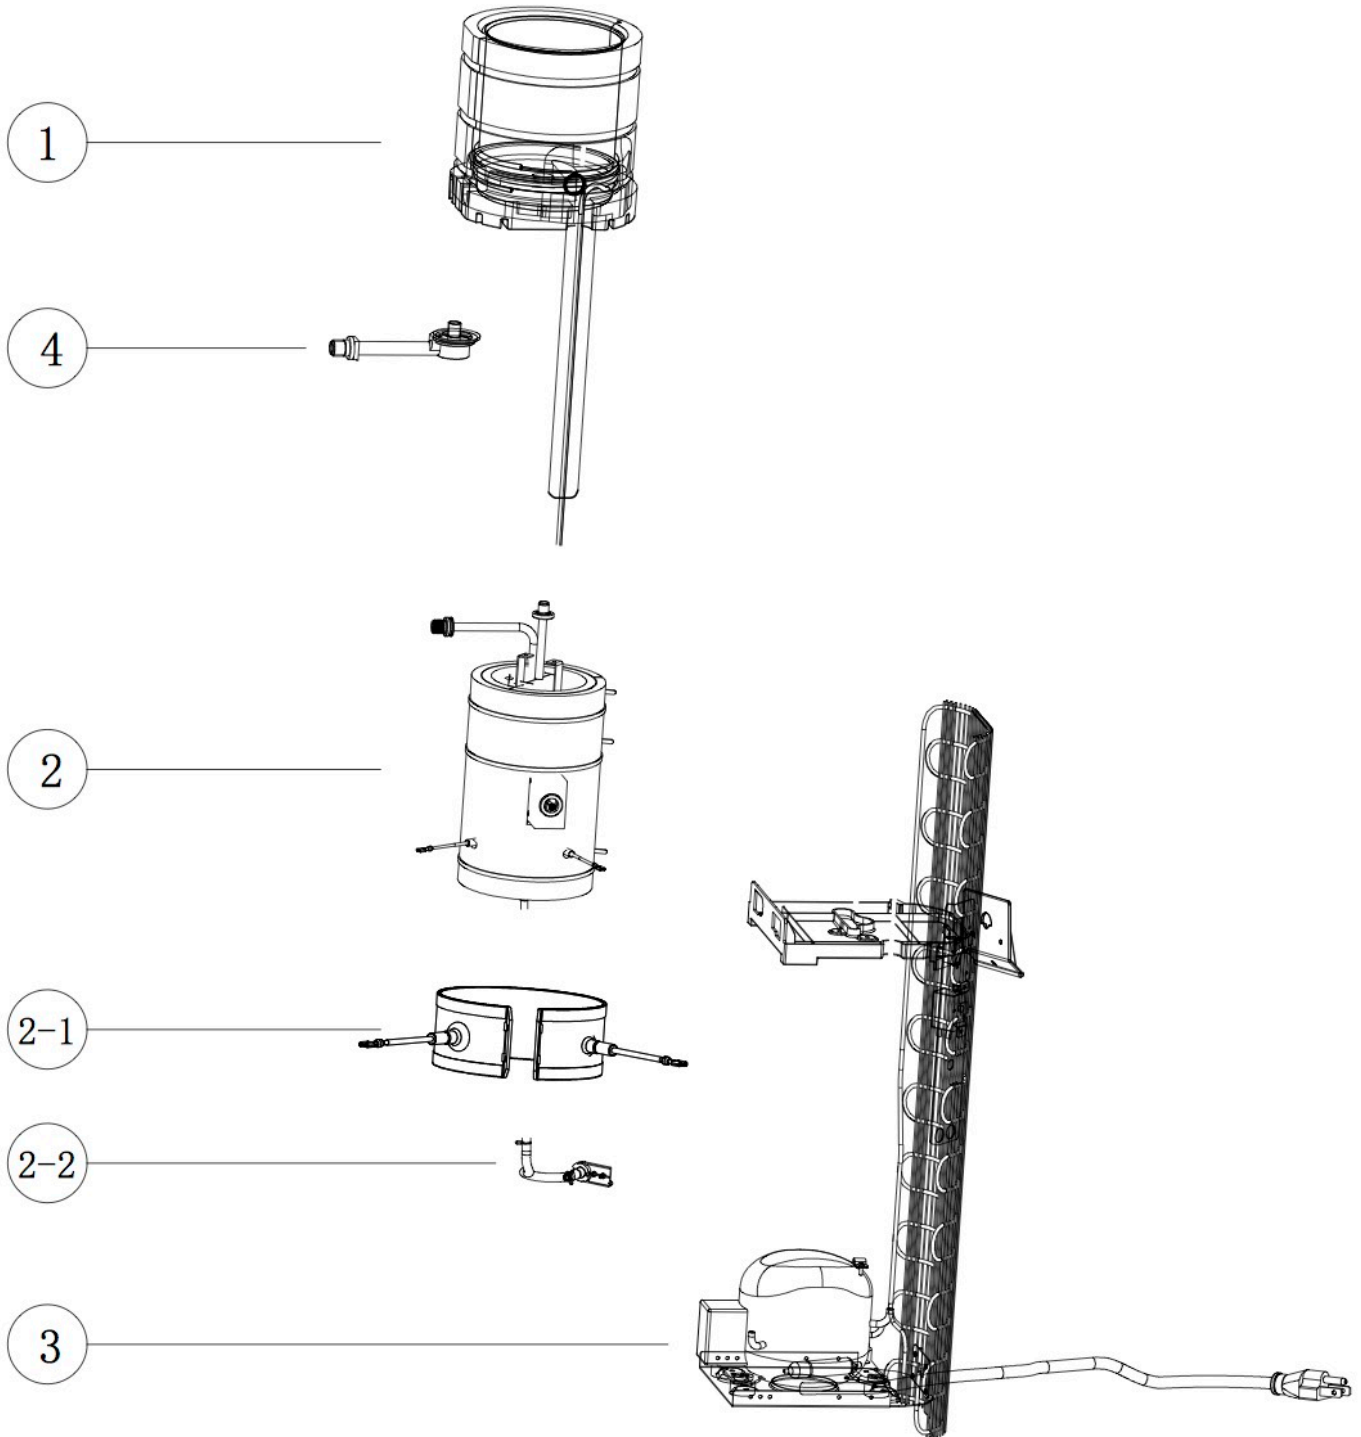

Nexus FS LXp Bottled Water Cooler Exploded View and Parts Lists

Cooler Cabinet

MTN Standard

Nexus FS LXp Bottled Water Cabinet		
Item #	Part Number	Description
1	97139B	No Leak® EZ-Fill® for Nexus - Black
1	97139W	No Leak® EZ-Fill® for Nexus - White
1-1	97016B	No Leak® EZ-Fill Top Cover - Black
1-1	97016W	No Leak® EZ-Fill Top Cover - White
1-2	89905	No Leak® EZ-Fill® Breather Assembly
1-3	89909	No Leak® EZ-Fill® Probe and Gasket Assembly
2	97002B	Top Bracket Assembly w/ Screws (18 pcs.) - Black
2	97002W	Top Bracket Assembly w/ Screws (18 pcs.) - White
3	97003B	Drip Tray Assembly (Drip Tray & Drip Tray Cover) - Black
3	97003W	Drip Tray Assembly (Drip Tray & Drip Tray Cover) - White
4	97018B	Cabinet Assembly (Cabinet, Base, Screws) - Black
4	97018W	Cabinet Assembly (Cabinet, Base, Screws) - White
5	97019B	Bottom ABS Panel w/ Screw - Black
5	97019W	Bottom ABS Panel w/ Screw - White
6	97020B	Cup Dispenser w/ Screw - Black
6	97020W	Cup Dispenser w/ Screw - White
7-1	89321	Hot Faucet Assembly - Black (Red indicator, Child Safety, Faucet body, Gasket)
7-2	89322	Cold Faucet Assembly - Black (Blue indicator, Faucet body, Gasket)
8	97022B	Spout Union - Black
8	97022W	Spout Union - White
9	97023B	Faucet Panel Assembly (Includes trim) - Black
9	97023W	Faucet Panel Assembly (Includes trim) - White
10	97024	Top Chrome Trim Set (Left / Right / Front)
11	91001B-A	Base Support - Black (Includes cutout for leak detector)
11	91001W-A	Base Support - White (Includes cutout for leak detector)